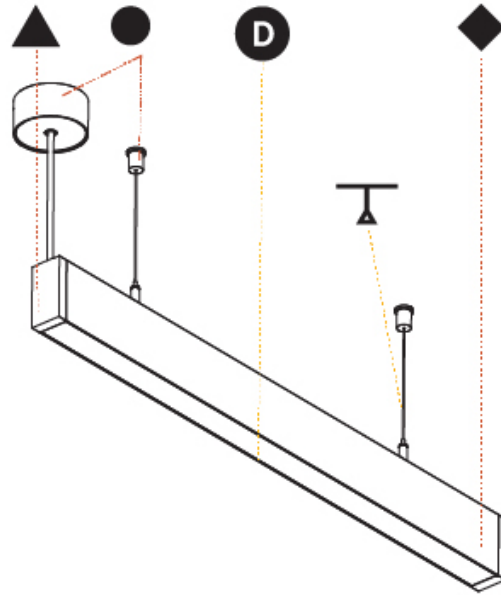

A300056-

PROJECT
TYPE
SPECIFIER
QUANTITY
DATE