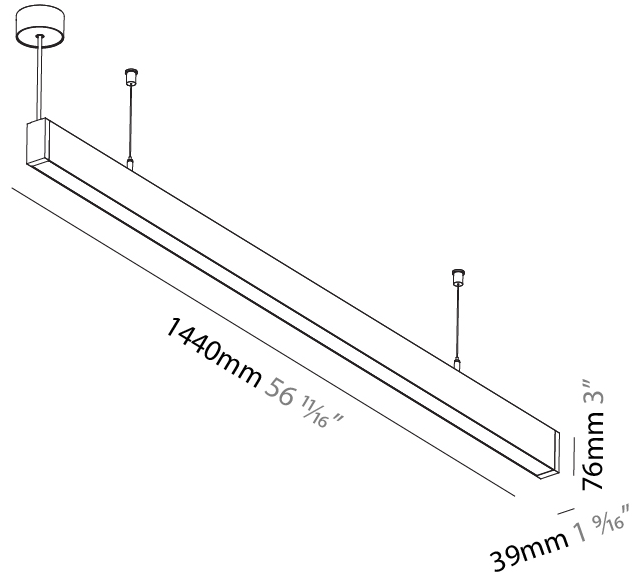

OPTICAL

RATINGS AND CERTIFICATIONS

Certified By: Certified for North American Standards
IP rating: IP20