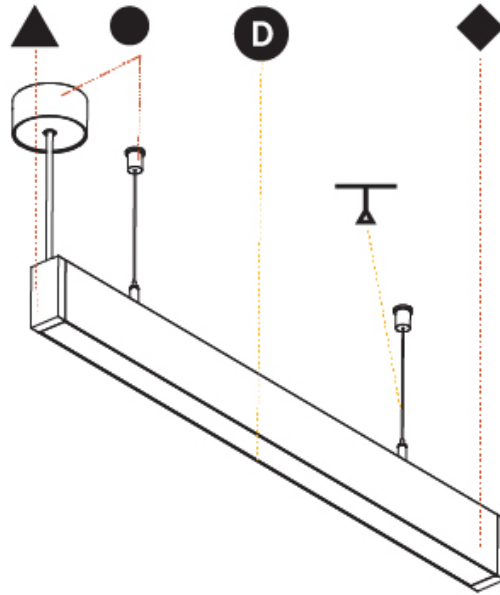

A300055-

PROJECT
TYPE
SPECIFIER
QUANTITY
DATE

A