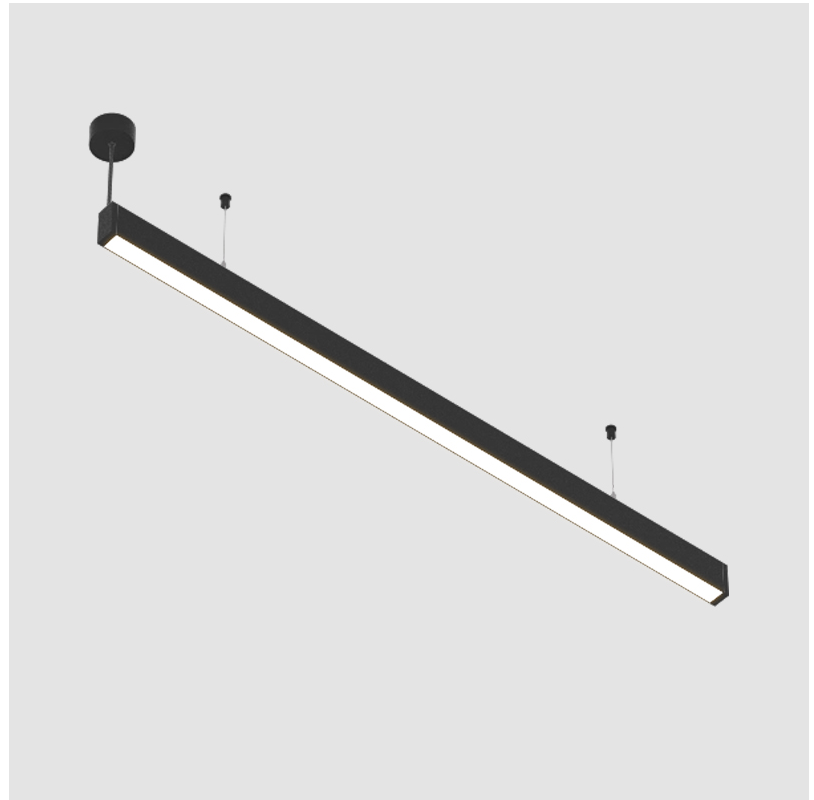

GENERAL

Series: Idaho
 Subseries: Idaho 40
 Brand: Prolicht
 Division: Architectural
 Mounting Type: Suspension
 Mounting Location: Ceiling
 Subcategory: Profile

PHYSICAL

Shape: Rectangle
 Length (mm): 740
 Length (in): 29 1/8
 Width (mm): 39
 Width (in): 1 9/16
 Height (mm): 76
 Height (in): 3
 Max. Overall Height (mm): 2076
 Max. Overall Height (in): 81 3/4
 Light Distribution: Direct
 Weight (kg): 2.027
 Weight (lbs): 4.44
 Diffuser: PMMA - Opal or Micro-Prism
 Fixture Finish: SSR / BKV / CWI / CRY / HAB / UFT / ITA / RUA / FTG / MYG / LOD / PUS / FRO / FUP / KIA / POP / BLS / SPG / MEY / GOH / GUM / CHC / COM / ABZ / JAG / OBR / MOS / ROR
 Fixture Material: Aluminum
 Cable Details: 2000mm or 6000mm Transparent Cable

GENERAL

Series: Idaho
 Subseries: Idaho 40
 Brand: Prolicht
 Division: Architectural
 Mounting Type: Suspension
 Mounting Location: Ceiling
 Subcategory: Profile

PHYSICAL

Shape: Rectangle
 Length (mm): 1440
 Length (in): 56 ¹¹/₁₆"
 Width (mm): 39
 Width (in): 1 ⁹/₁₆"
 Height (mm): 76
 Height (in): 3
 Max. Overall Height (mm): 2076
 Max. Overall Height (in): 81 ³/₄"
 Light Distribution: Direct
 Weight (kg): 3.329
 Weight (lbs): 7.32
 Diffuser: PMMA - Opal or Micro-Prism
 Fixture Finish: SSR / BKV / CWI / CRY / HAB / UFT / ITA / RUA / FTG / MYG / LOD / PUS / FRO / FUP / KIA / POP / BLS / SPG / MEY / GOH / GUM / CHC / COM / ABZ / JAG / OBR / MOS / ROR
 Fixture Material: Aluminum
 Cable Details: 2000mm or 6000mm Transparent Cable