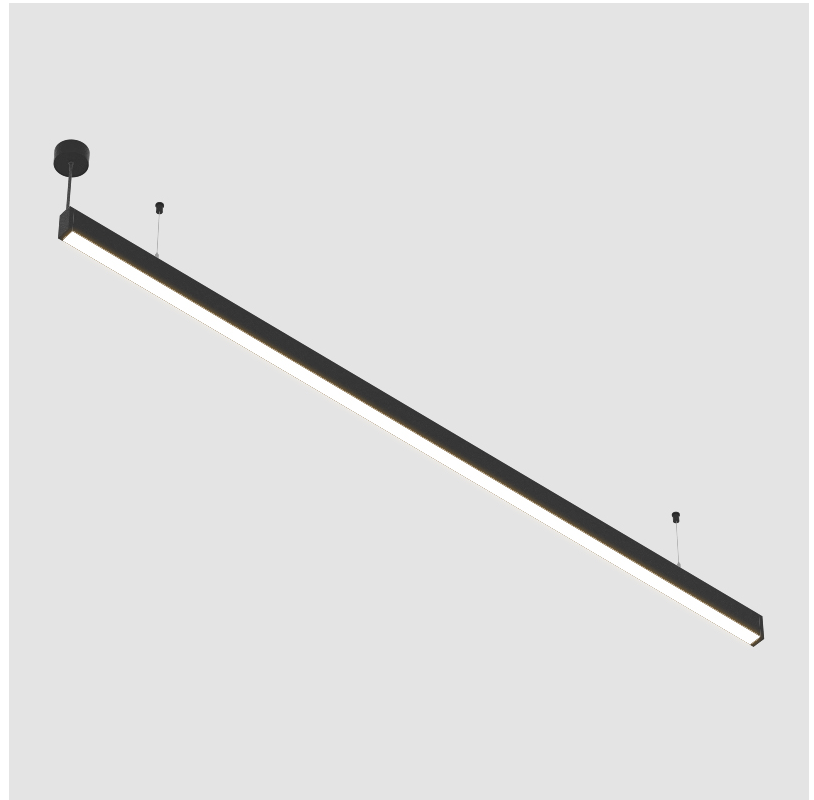

GENERAL

Series: Idaho
Subseries: Idaho 40
Brand: Prolicht
Division: Architectural
Mounting Type: Suspension
Mounting Location: Ceiling
Subcategory: Profile

PHYSICAL

Shape: Rectangle
Length (mm): 2150
Length (in): 84 ⁵/₈
Width (mm): 39
Width (in): 1 ⁹/₁₆
Height (mm): 76
Height (in): 3
Max. Overall Height (mm): 2076
Max. Overall Height (in): 81 ³/₄
Light Distribution: Direct
Weight (kg): 4.837
Weight (lbs): 10.64
Diffuser: [PMMA - Opal or Micro-Prism](#)
Fixture Finish: [SSR / BKV / CWI / CRY / HAB / UFT / ITA / RUA / FTG / MYG / LOD / PUS / FRO / FUP / KIA / POP / BLS / SPG / MEY / GOH / GUM / CHC / COM / ABZ / JAG / OBR / MOS / ROR](#)
Fixture Material: Aluminum
Cable Details: 2000mm or 6000mm Transparent Cable

ELECTRICAL

Lamp Type: LED (Zhaga Standard)
Input Wattage (W): 52.5
Total Output Wattage (W): 45
Dimming: [Non-Dimming / Phase Dimming (120Vac only) / 0-10V Dimming](#)
Driver Included: Yes
Driver Location: Integrated
Driver Type: Constant Current - 120 / 277Vac
Driver Class: Class 2
Input Voltage (V): 120 - 277
Constant Current (MA): 350

LED

Color Temperature (°K): [2700 / 3000 / 3500 / 4000](#)
Max. Delivered Lumen (lm): 4200 / 4480 / 4566 / 4660
CRI: >80 CRI
Lamp Life (hrs): 50000

OPTICAL

RATINGS AND CERTIFICATIONS

Certified By: Certified for North American Standards
IP rating: IP20