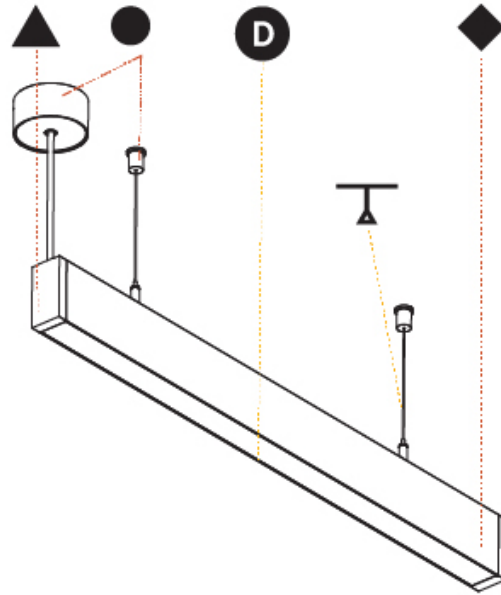

A300054-

PROJECT
TYPE
SPECIFIER
QUANTITY
DATE

A