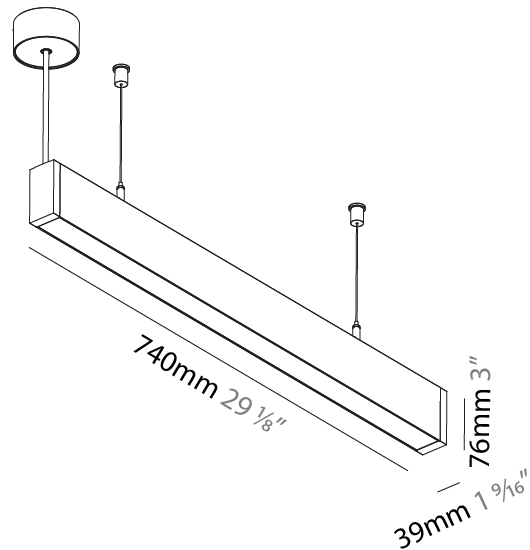

GENERAL

Series: Idaho
Subseries: Idaho 40
Brand: Prolicht
Division: Architectural
Mounting Type: Suspension
Mounting Location: Ceiling
Subcategory: Profile

PHYSICAL

Shape: Rectangle
Length (mm): 740
Length (in): 29 1/8
Width (mm): 39
Width (in): 1 9/16
Height (mm): 76
Height (in): 3
Max. Overall Height (mm): 2076
Max. Overall Height (in): 81 3/4
Light Distribution: Direct
Weight (kg): 2.027
Weight (lbs): 4.44
Diffuser: PMMA - Opal or Micro-Prism
Fixture Finish: SSR / BKV / CWI / CRY / HAB / UFT / ITA / RUA / FTG / MYG / LOD / PUS / FRO / FUP / KIA / POP / BLS / SPG / MEY / GOH / GUM / CHC / COM / ABZ / JAG / OBR / MOS / ROR
Fixture Material: Aluminum
Cable Details: 2000mm or 6000mm Transparent Cable

ELECTRICAL

Lamp Type: LED (Zhaga Standard)
Input Wattage (W): 17.5
Total Output Wattage (W): 15
Dimming: Non-Dimming / Phase Dimming (120Vac only) / 0-10V Dimming
Driver Included: Yes
Driver Location: Integrated
Driver Type: Constant Current - 120 / 277Vac
Driver Class: Class 2
Input Voltage (V): 120 - 277
Constant Current (MA): 350

LED

Color Temperature (°K): 2700 / 3000 / 3500 / 4000
Max. Delivered Lumen (lm): 1400 / 1490 / 1529 / 1560
CRI: >80 CRI
Lamp Life (hrs): 50000

OPTICAL

RATINGS AND CERTIFICATIONS

Certified By: Certified for North American Standards
IP rating: IP20